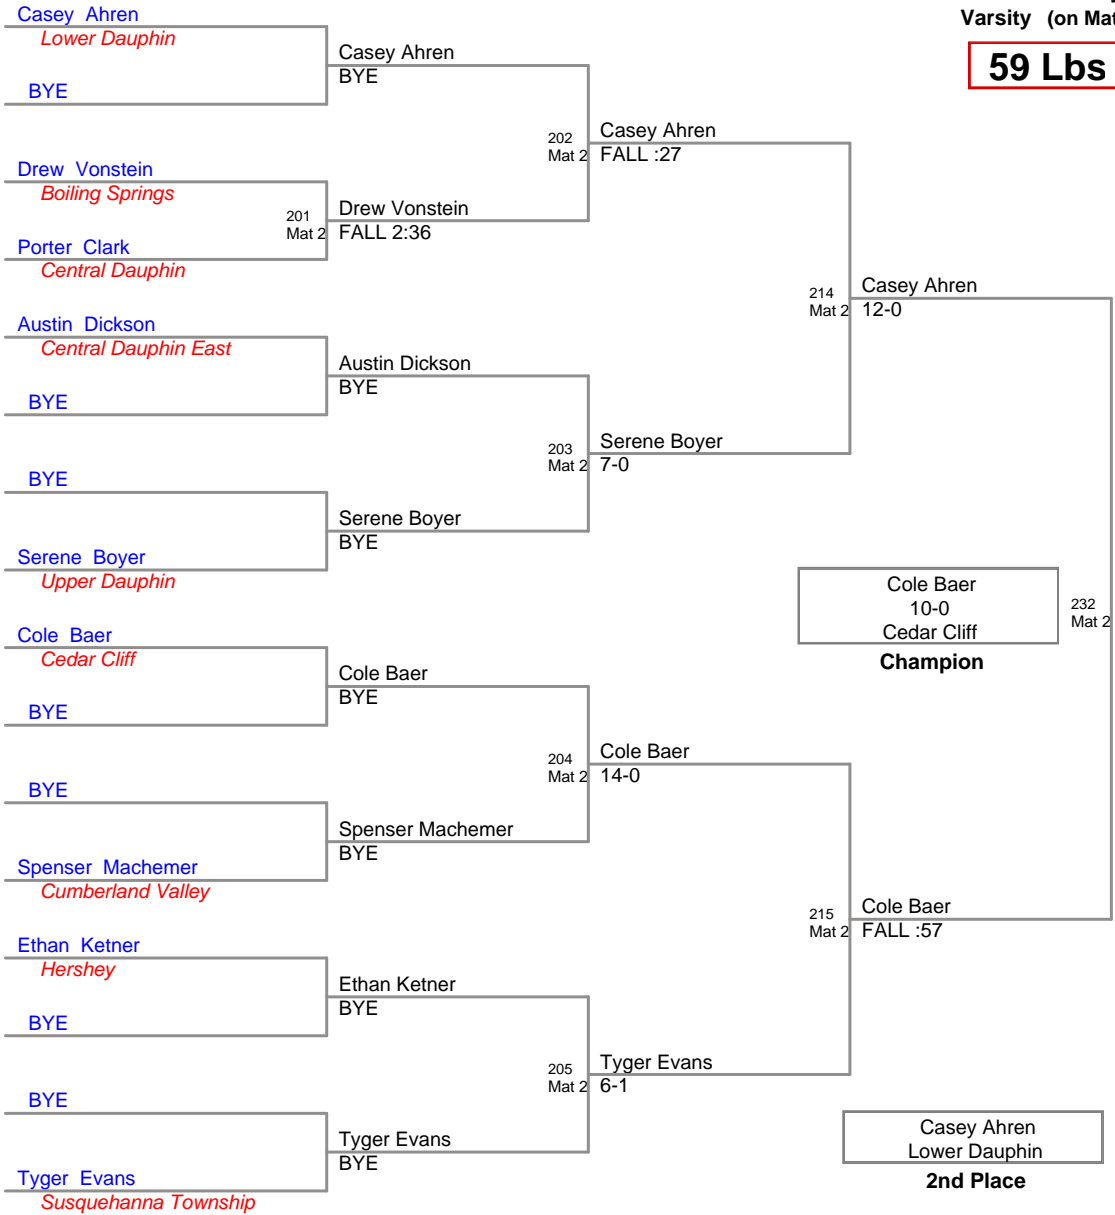

**CPWA Varsity
Varsity (on Mat 2)**

45 Lbs

**CPWA Varsity
Varsity (on Mat 4)**

48 Lbs

**CPWA Varsity
Varsity (on Mat 5)**

52 Lbs

**CPWA Varsity
Varsity (on Mat 1)**

55 Lbs

CPWA Varsity
Varsity (on Mat 2)

59 Lbs

**CPWA Varsity
Varsity (on Mat 4)**

63 Lbs

**CPWA Varsity
Varsity (on Mat 3)**

67 Lbs

CPWA Varsity
Varsity (on Mat 3)

71 Lbs