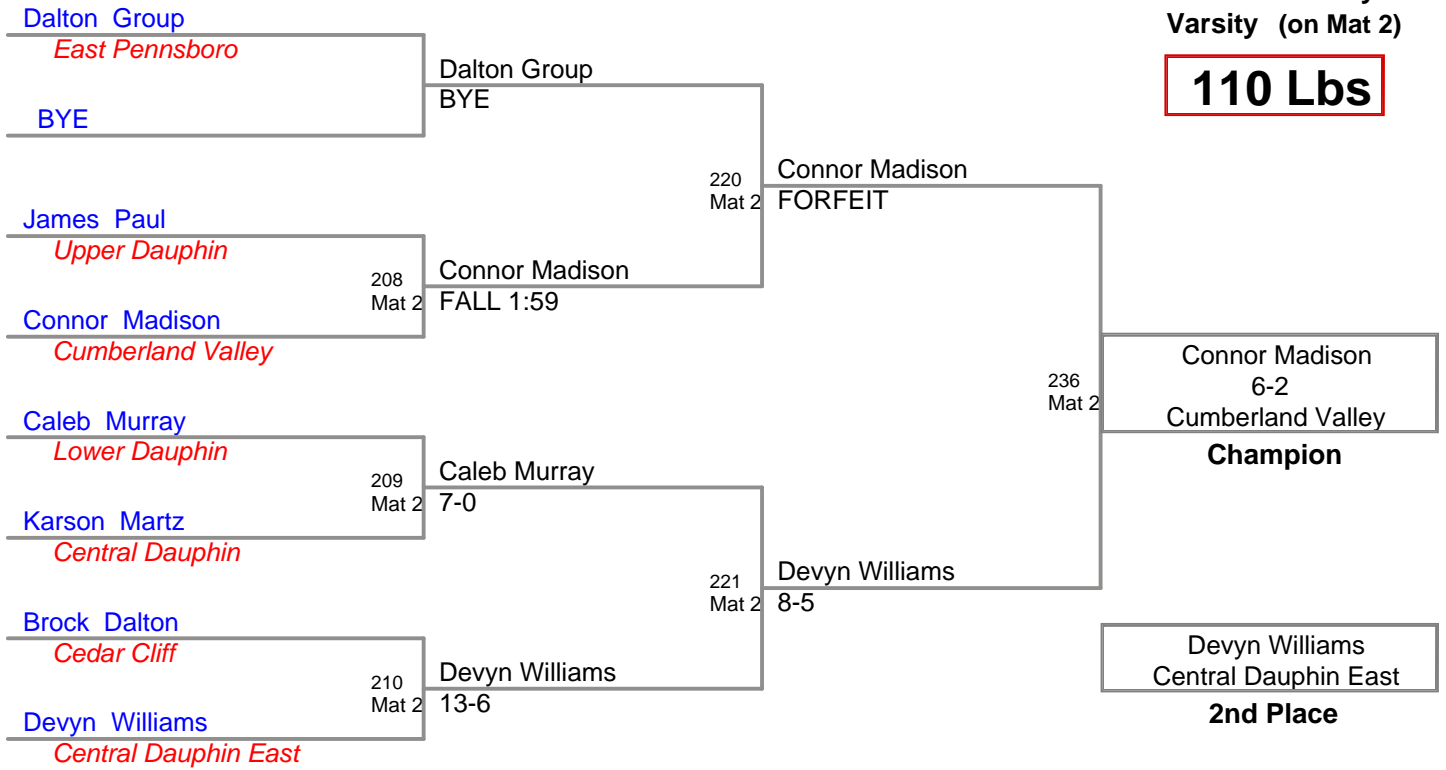

**CPWA Varsity
Varsity (on Mat 4)**

90 Lbs

**CPWA Varsity
Varsity (on Mat 3)**

95 Lbs

CPWA Varsity
Varsity (on Mat 4)

100 Lbs

**CPWA Varsity
Varsity (on Mat 2)**

110 Lbs