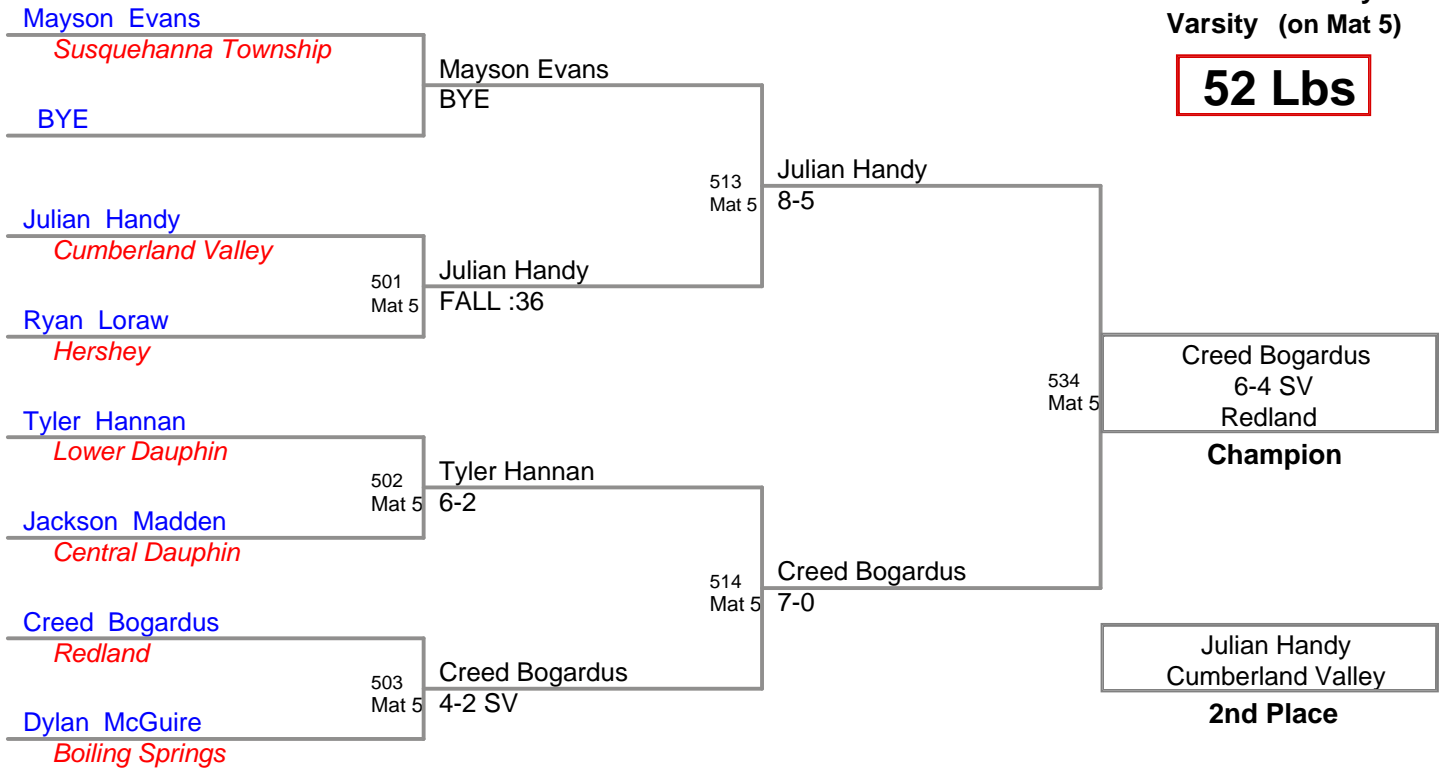

**CPWA Varsity
Varsity (on Mat 2)**

45 Lbs

**CPWA Varsity
Varsity (on Mat 4)**

48 Lbs

**CPWA Varsity
Varsity (on Mat 5)**

52 Lbs

**CPWA Varsity
Varsity (on Mat 1)**

55 Lbs