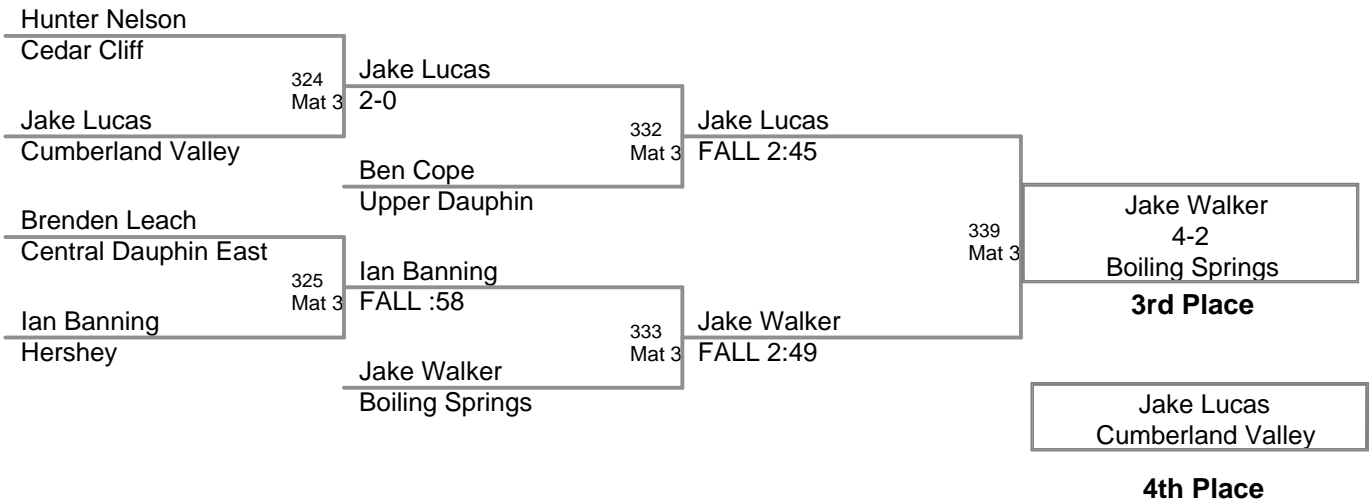

**CPWA Varsity
Varsity (on Mat 3)**

95 Lbs