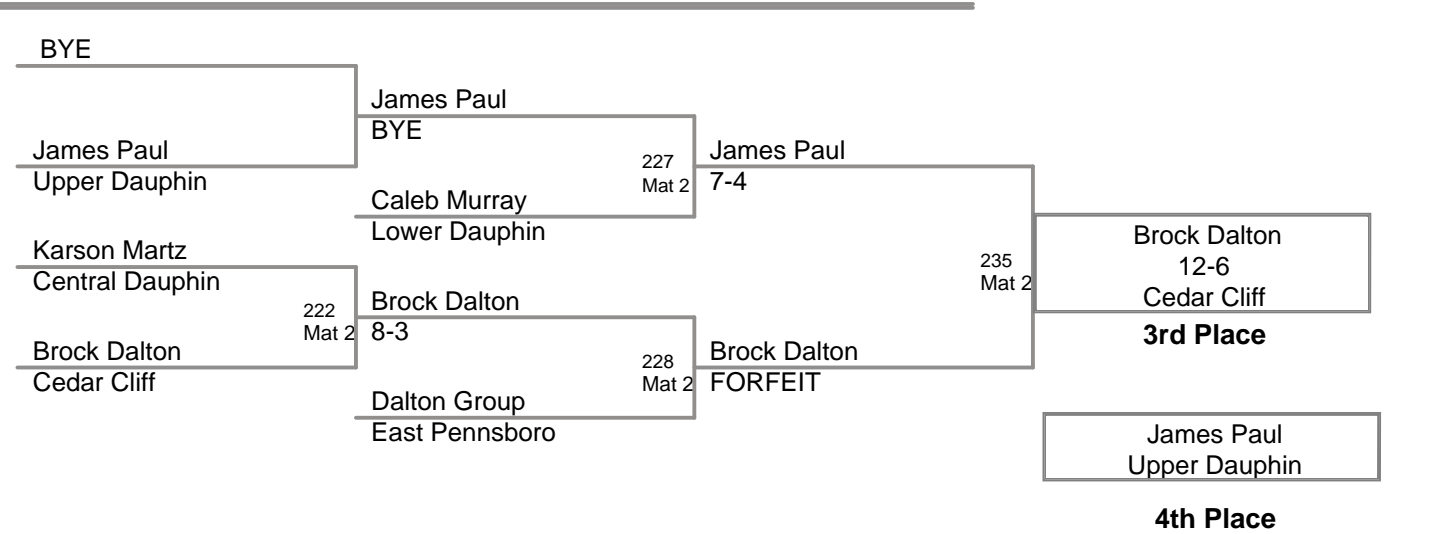

**CPWA Varsity
Varsity (on Mat 4)**

90 Lbs

**CPWA Varsity
Varsity (on Mat 3)**

95 Lbs

CPWA Varsity
Varsity (on Mat 4)

100 Lbs

**CPWA Varsity
Varsity (on Mat 2)**

110 Lbs