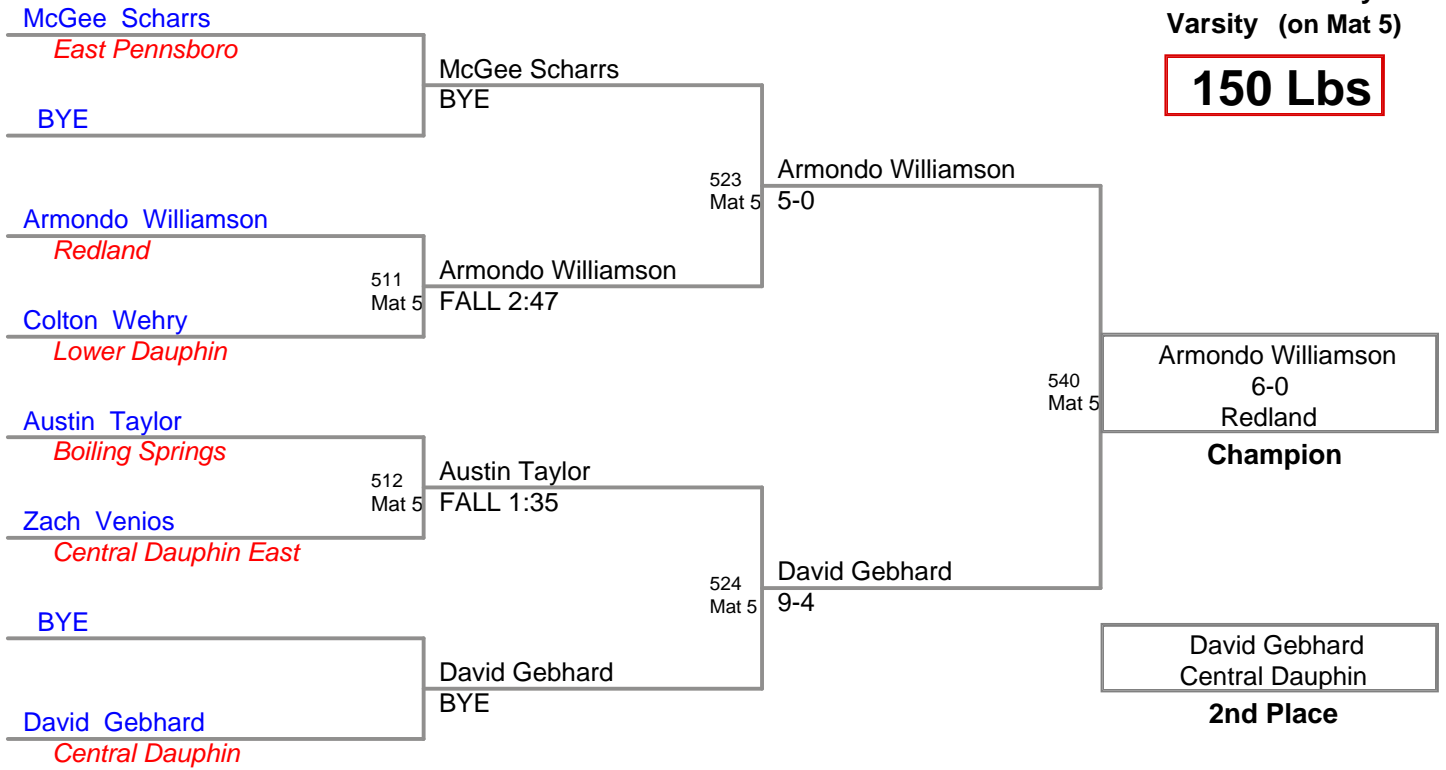

**CPWA Varsity
Varsity (on Mat 5)**

150 Lbs