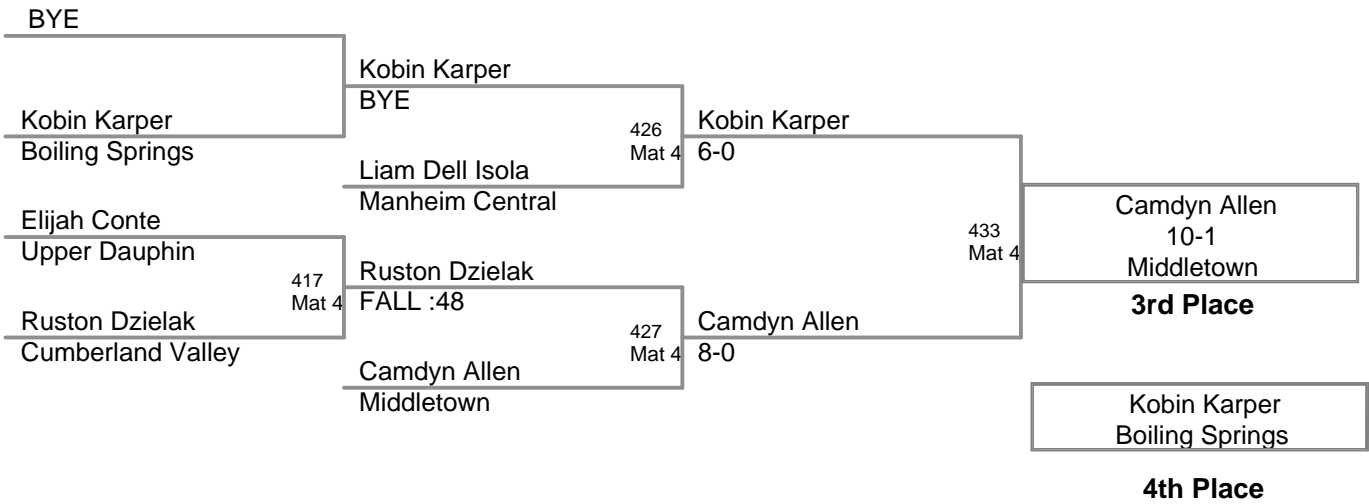

**CPWA Varsity
Varsity (on Mat 4)**

63 Lbs