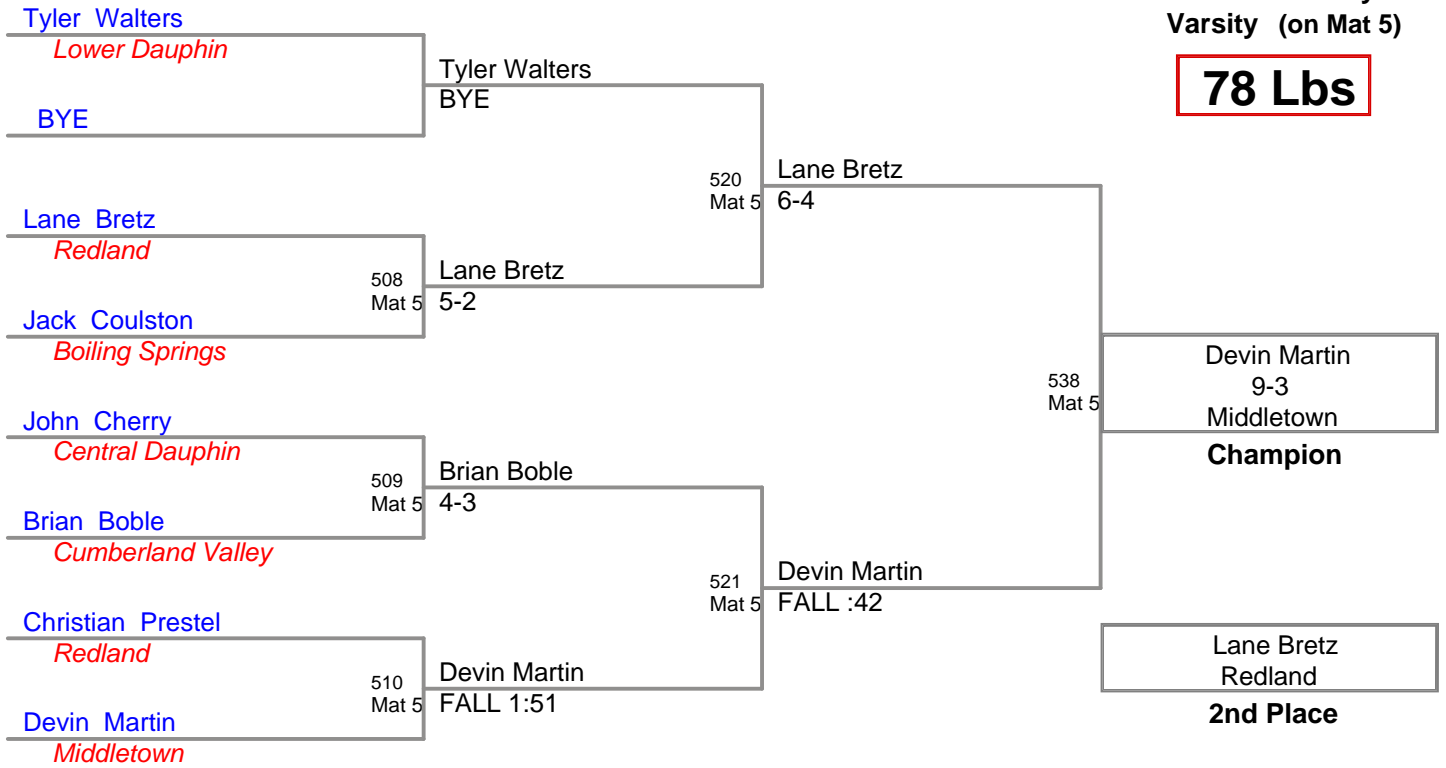

CPWA Varsity
Varsity (on Mat 5)

78 Lbs