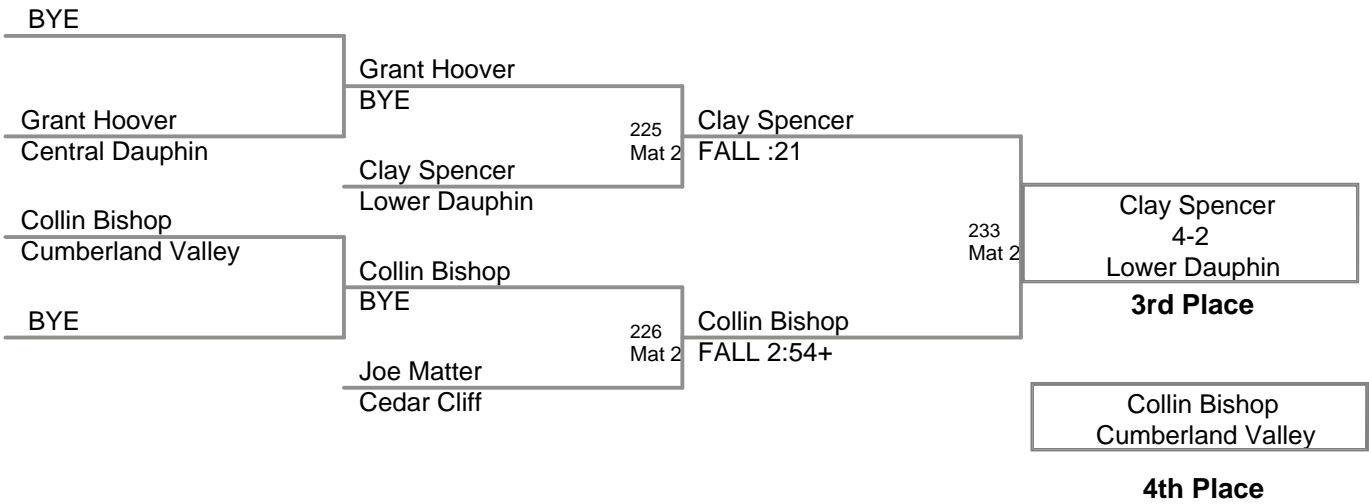

**CPWA Varsity
Varsity (on Mat 5)**

74 Lbs

CPWA Varsity
Varsity (on Mat 5)

78 Lbs

**CPWA Varsity
Varsity (on Mat 1)**

82 Lbs

**CPWA Varsity
Varsity (on Mat 2)**

86 Lbs