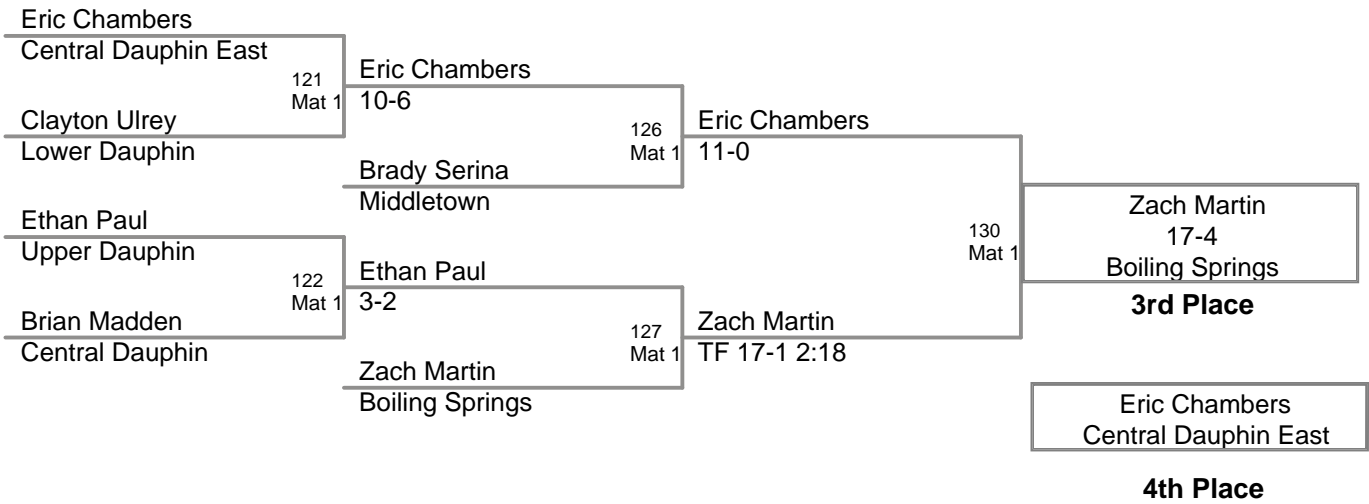

**CPWA Varsity
Varsity (on Mat 5)**

74 Lbs

CPWA Varsity
Varsity (on Mat 5)

78 Lbs

**CPWA Varsity
Varsity (on Mat 1)**

82 Lbs

**CPWA Varsity
Varsity (on Mat 2)**

86 Lbs