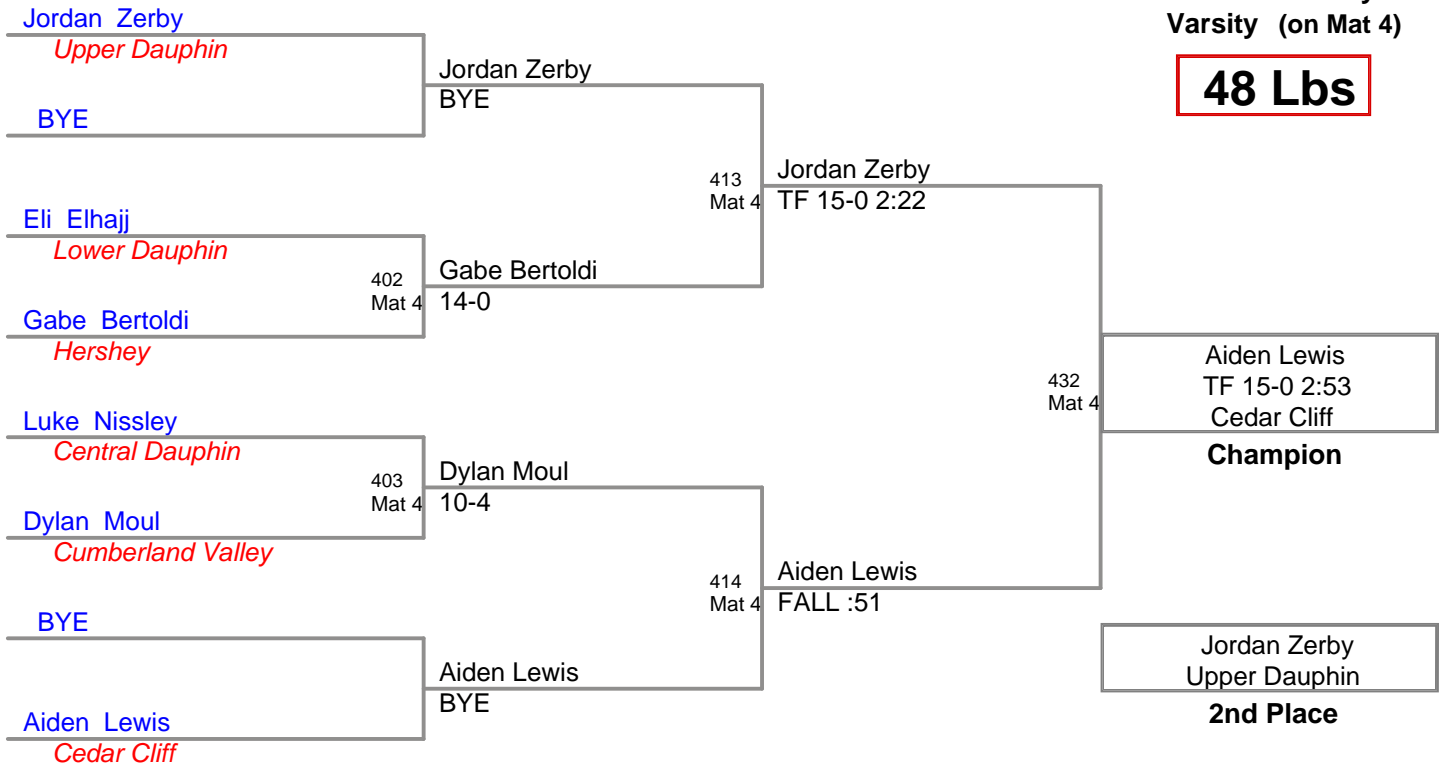

**CPWA Varsity
Varsity (on Mat 2)**

45 Lbs

**CPWA Varsity
Varsity (on Mat 4)**

48 Lbs

**CPWA Varsity
Varsity (on Mat 5)**

52 Lbs

**CPWA Varsity
Varsity (on Mat 1)**

55 Lbs