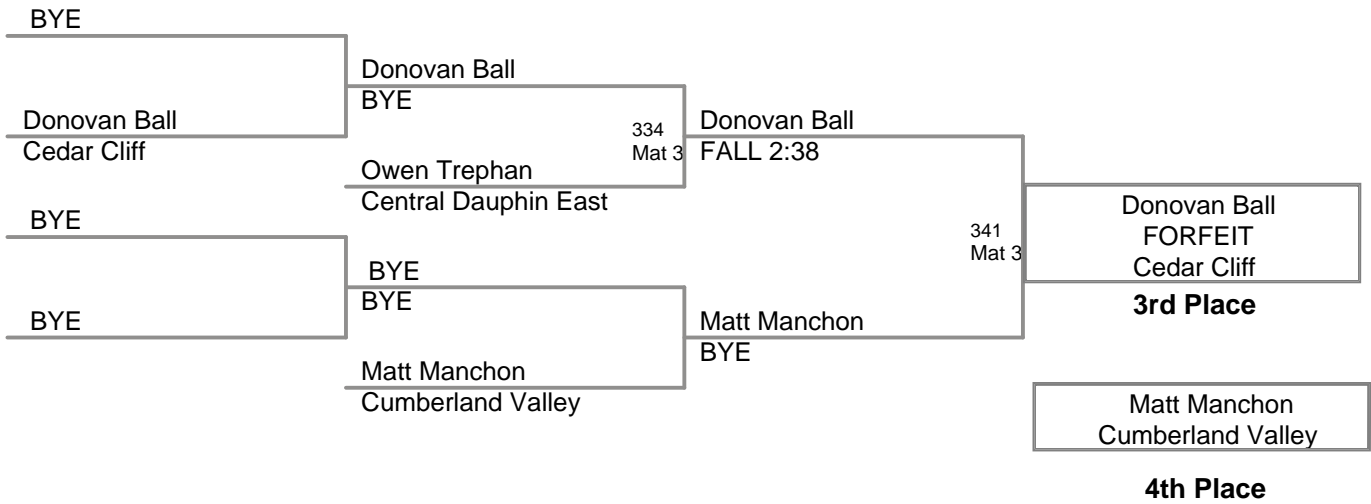

CPWA Varsity
Varsity (on Mat 3)

120 Lbs