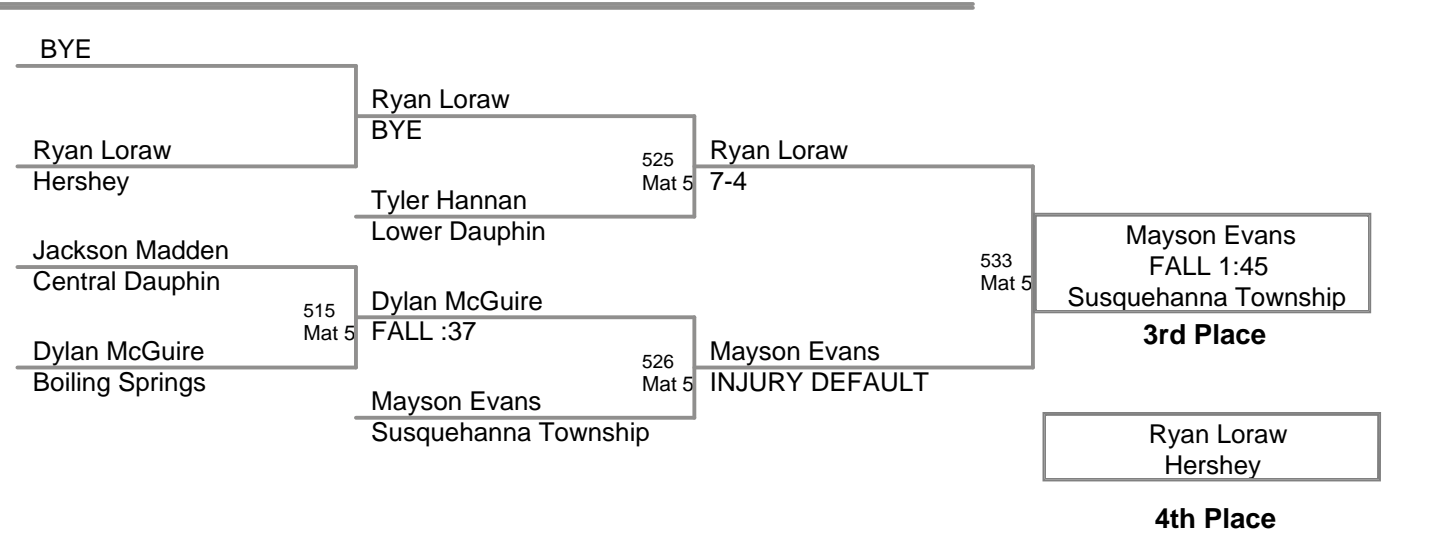

**CPWA Varsity
Varsity (on Mat 2)**

45 Lbs

**CPWA Varsity
Varsity (on Mat 4)**

48 Lbs

**CPWA Varsity
Varsity (on Mat 5)**

52 Lbs

**CPWA Varsity
Varsity (on Mat 1)**

55 Lbs