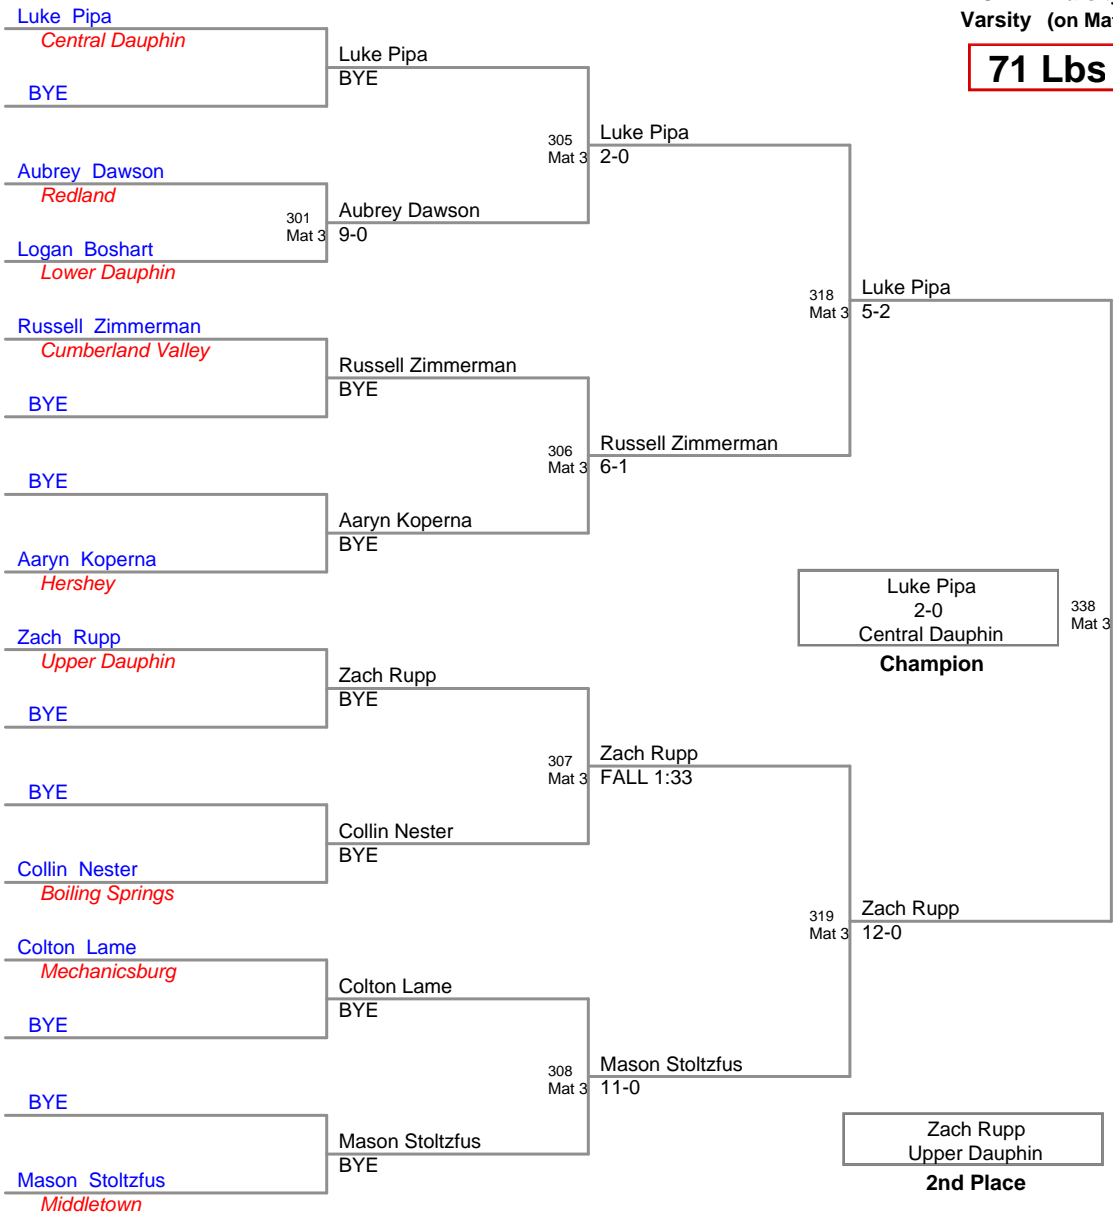

CPWA Varsity
Varsity (on Mat 2)

59 Lbs

**CPWA Varsity
Varsity (on Mat 4)**

63 Lbs

**CPWA Varsity
Varsity (on Mat 3)**

67 Lbs

CPWA Varsity
Varsity (on Mat 3)

71 Lbs

**CPWA Varsity
Varsity (on Mat 5)**

74 Lbs

CPWA Varsity
Varsity (on Mat 5)

78 Lbs

**CPWA Varsity
Varsity (on Mat 1)**

82 Lbs

**CPWA Varsity
Varsity (on Mat 2)**

86 Lbs