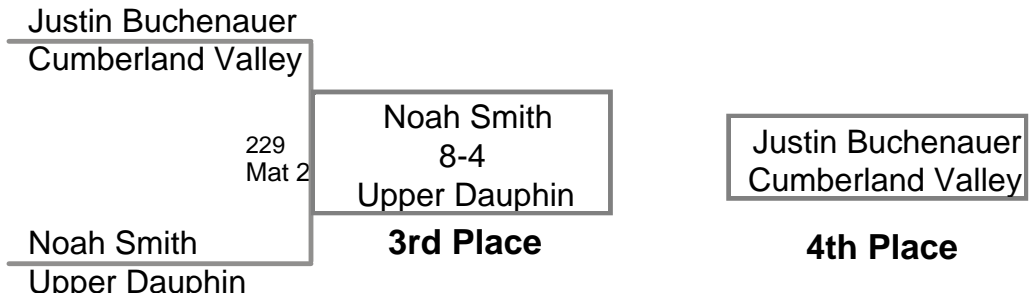

**CPWA Varsity
Varsity (on Mat 2)**

45 Lbs

**CPWA Varsity
Varsity (on Mat 4)**

48 Lbs

**CPWA Varsity
Varsity (on Mat 5)**

52 Lbs

**CPWA Varsity
Varsity (on Mat 1)**

55 Lbs