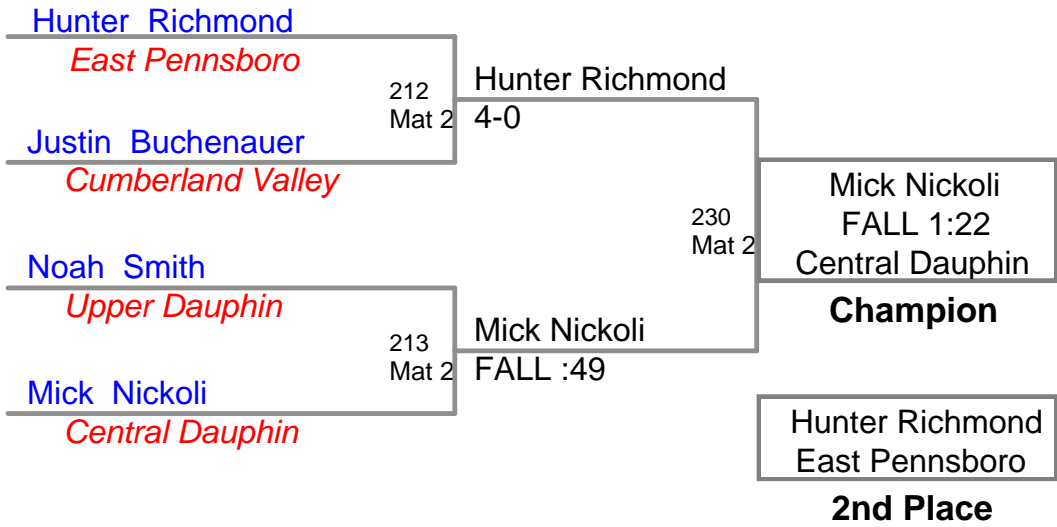

**CPWA Varsity
Varsity (on Mat 2)**

45 Lbs

**CPWA Varsity
Varsity (on Mat 4)**

48 Lbs

**CPWA Varsity
Varsity (on Mat 5)**

52 Lbs

**CPWA Varsity
Varsity (on Mat 1)**

55 Lbs