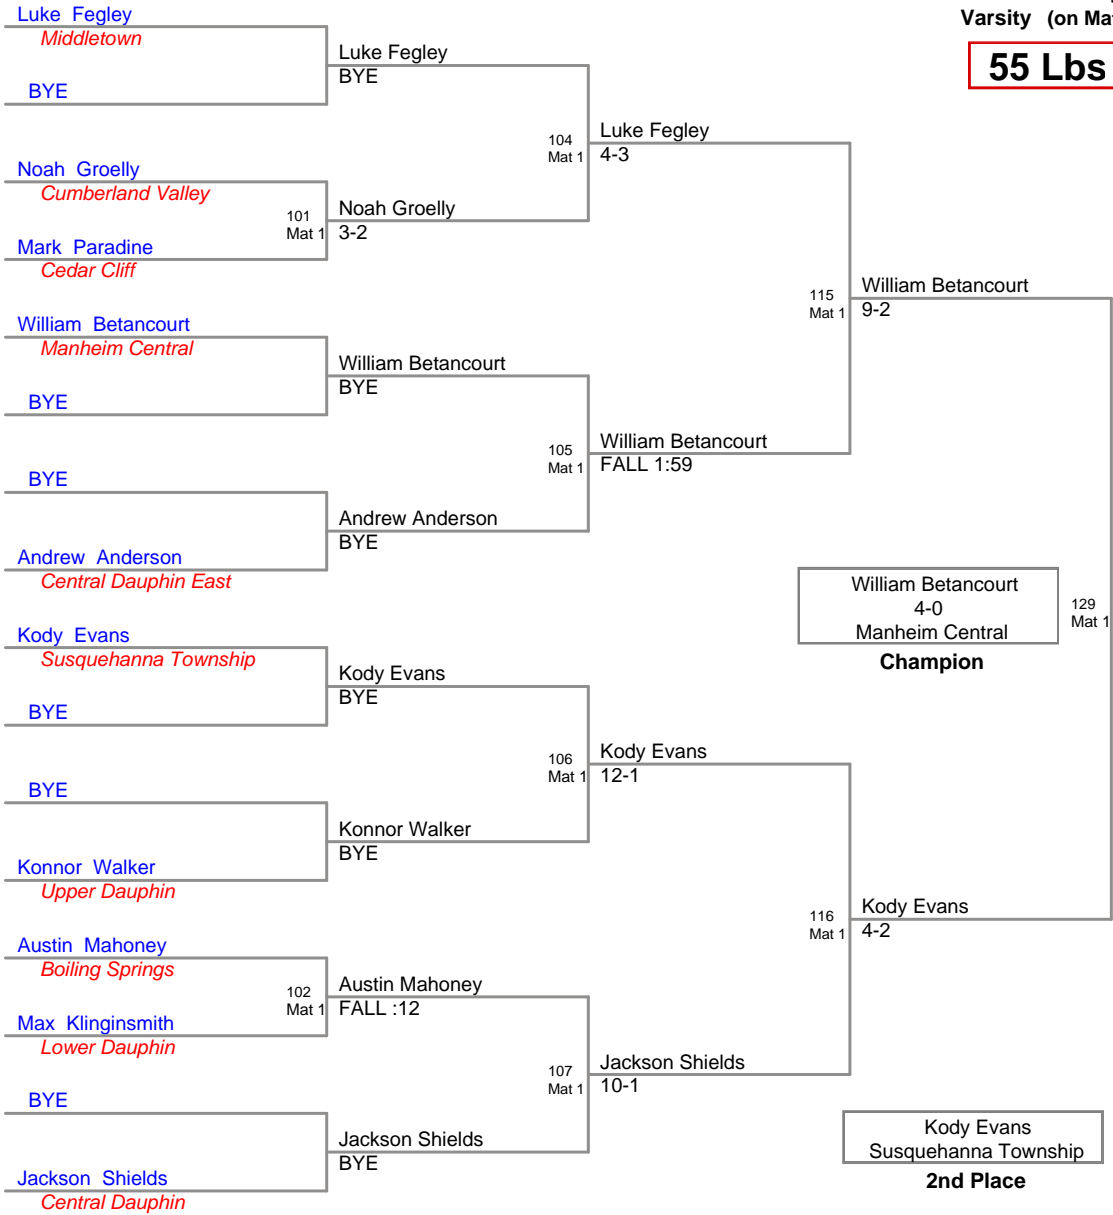

**CPWA Varsity
Varsity (on Mat 2)**

45 Lbs

**CPWA Varsity
Varsity (on Mat 4)**

48 Lbs

**CPWA Varsity
Varsity (on Mat 5)**

52 Lbs

**CPWA Varsity
Varsity (on Mat 1)**

55 Lbs

CPWA Varsity
Varsity (on Mat 2)

59 Lbs

**CPWA Varsity
Varsity (on Mat 4)**

63 Lbs

**CPWA Varsity
Varsity (on Mat 3)**

67 Lbs

CPWA Varsity
Varsity (on Mat 3)

71 Lbs