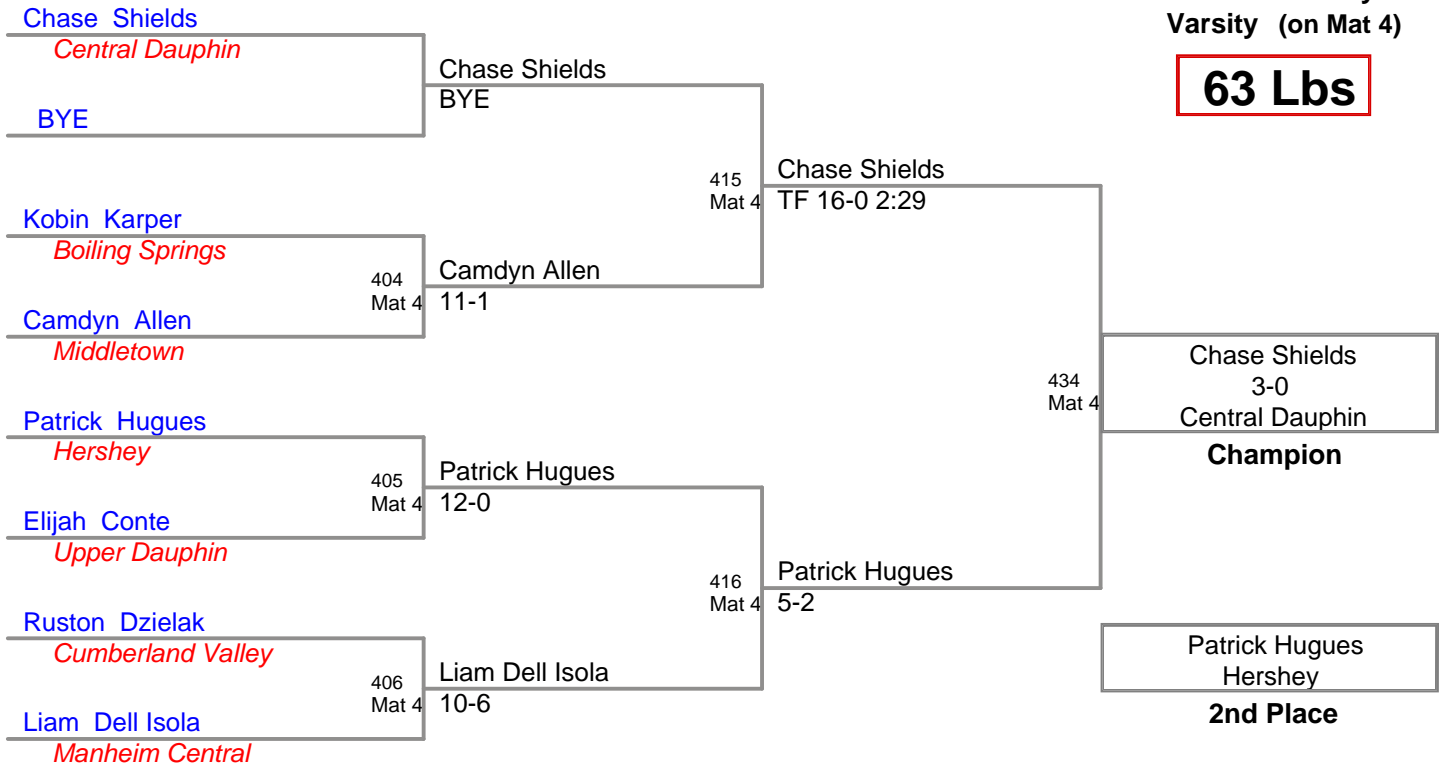

**CPWA Varsity
Varsity (on Mat 4)**

63 Lbs