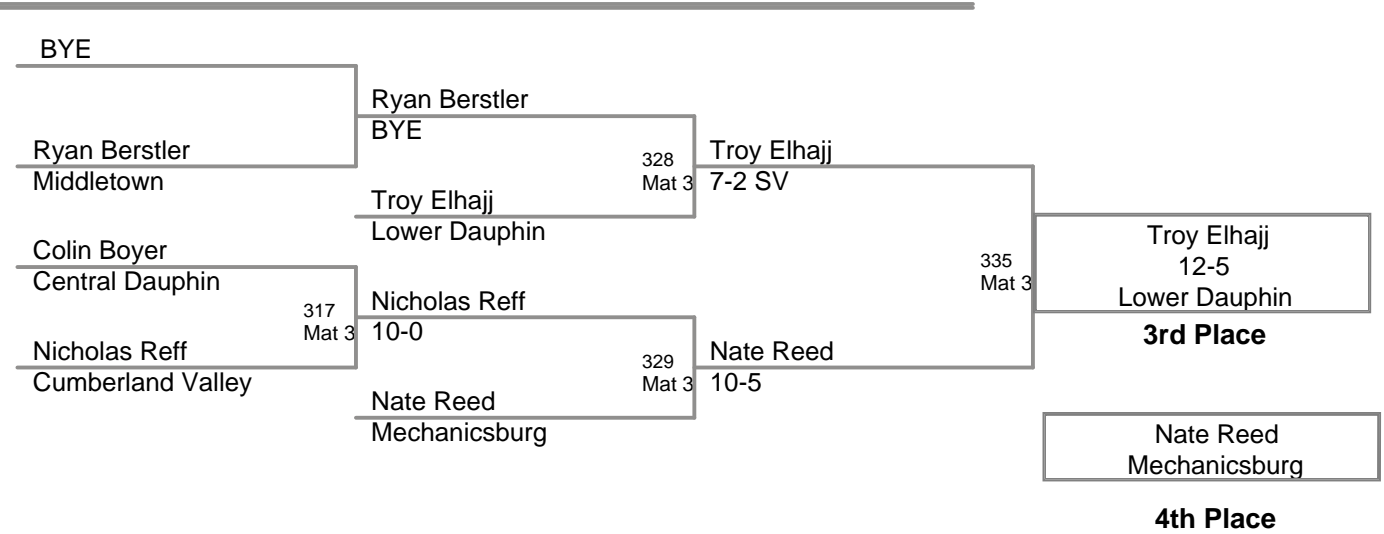

CPWA Varsity
Varsity (on Mat 2)

59 Lbs

**CPWA Varsity
Varsity (on Mat 4)**

63 Lbs

**CPWA Varsity
Varsity (on Mat 3)**

67 Lbs

CPWA Varsity
Varsity (on Mat 3)

71 Lbs