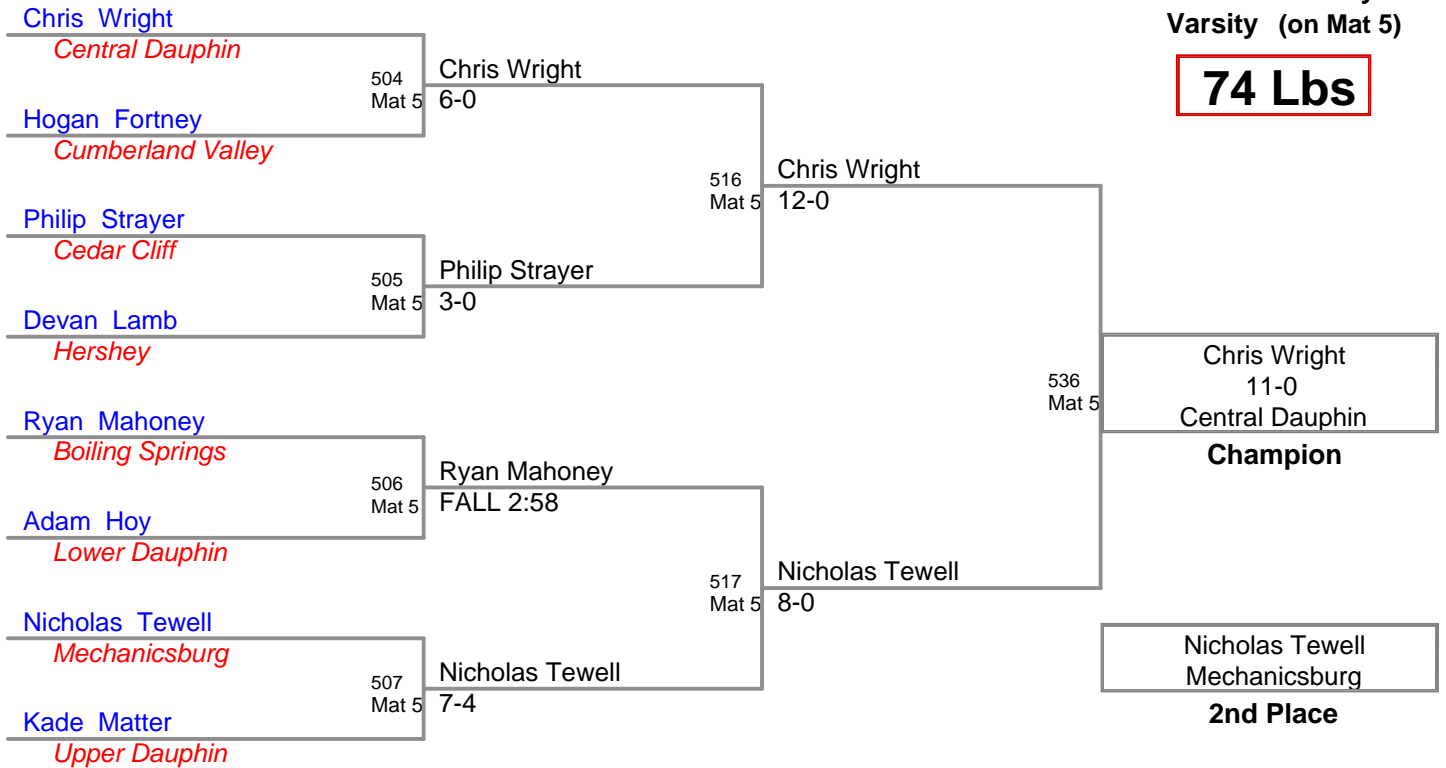

**CPWA Varsity
Varsity (on Mat 5)**

74 Lbs