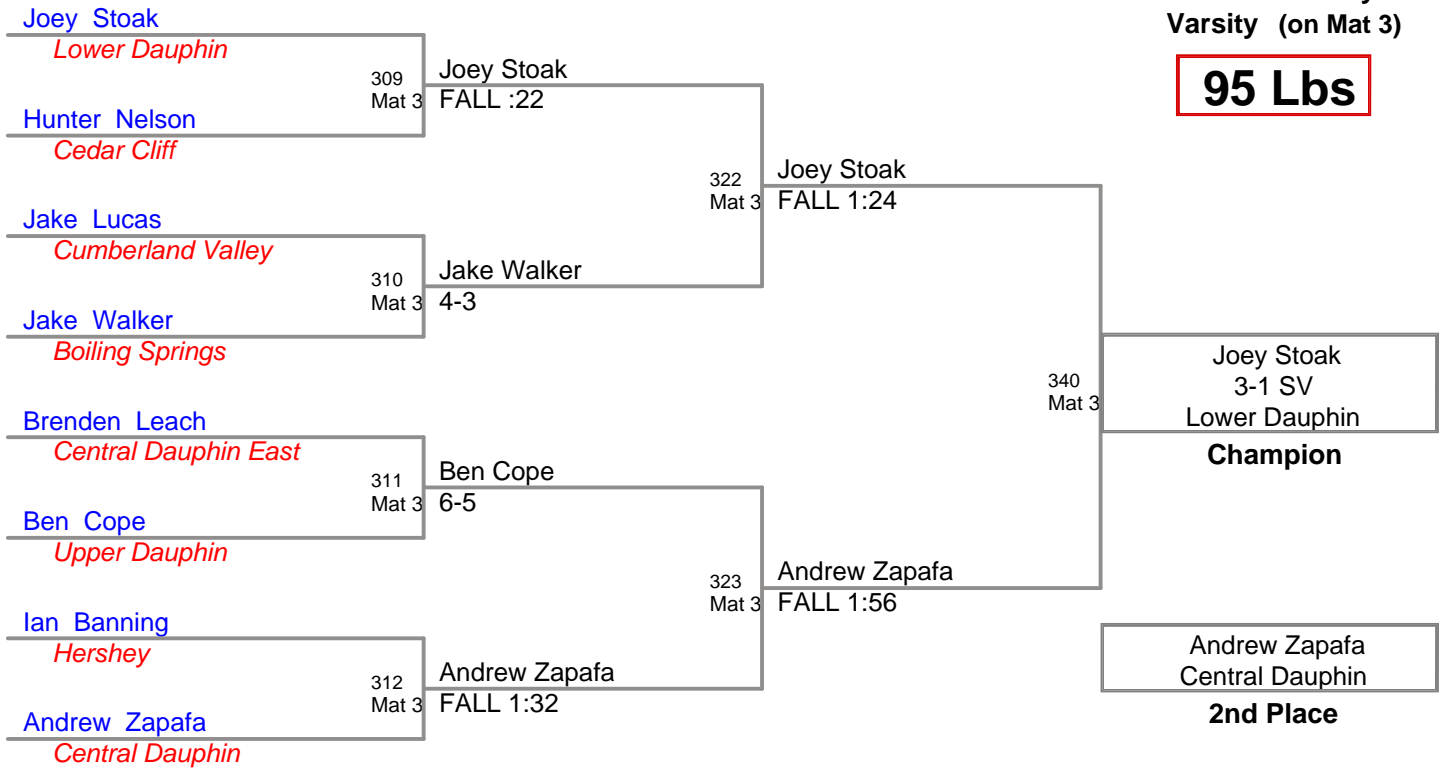

**CPWA Varsity
Varsity (on Mat 3)**

95 Lbs