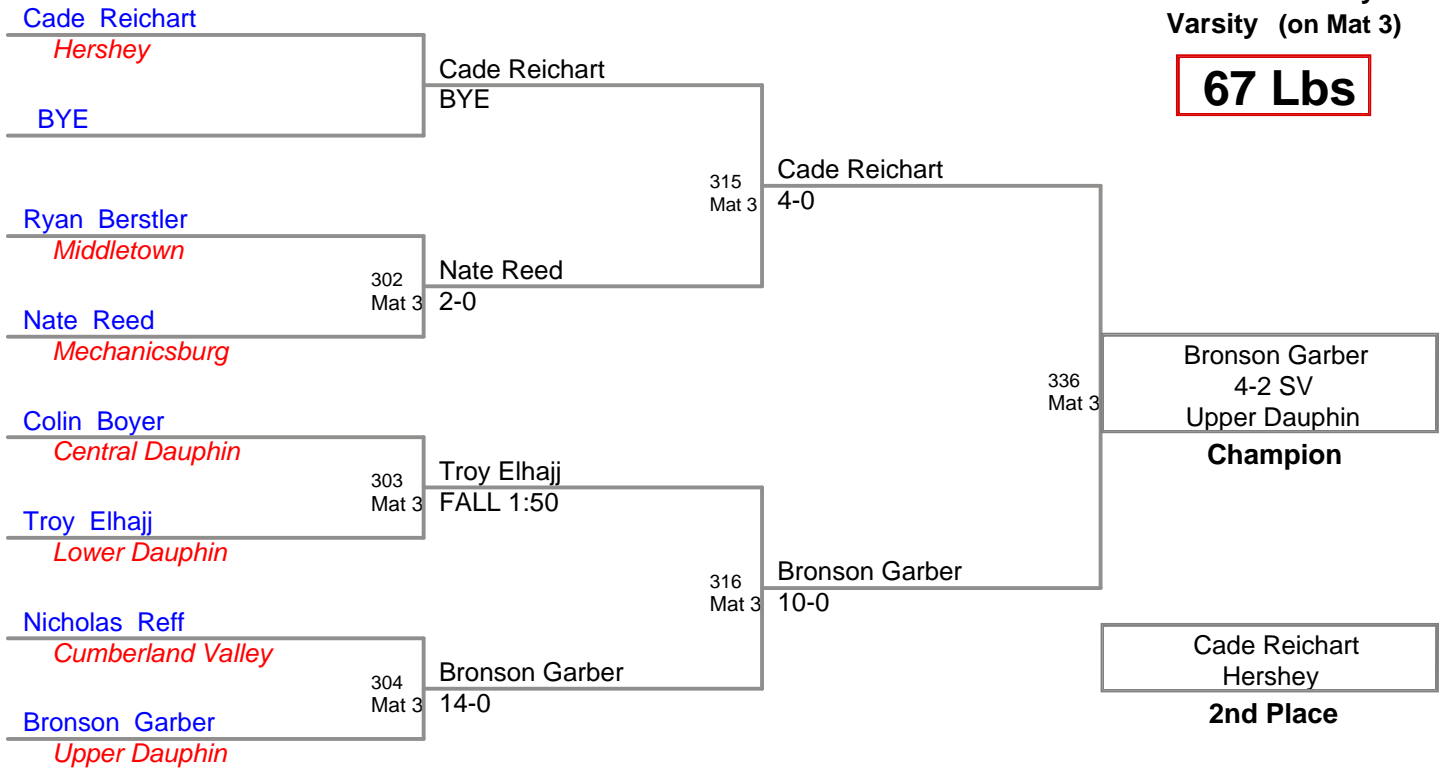

CPWA Varsity
Varsity (on Mat 2)

59 Lbs

**CPWA Varsity
Varsity (on Mat 4)**

63 Lbs

**CPWA Varsity
Varsity (on Mat 3)**

67 Lbs

CPWA Varsity
Varsity (on Mat 3)

71 Lbs