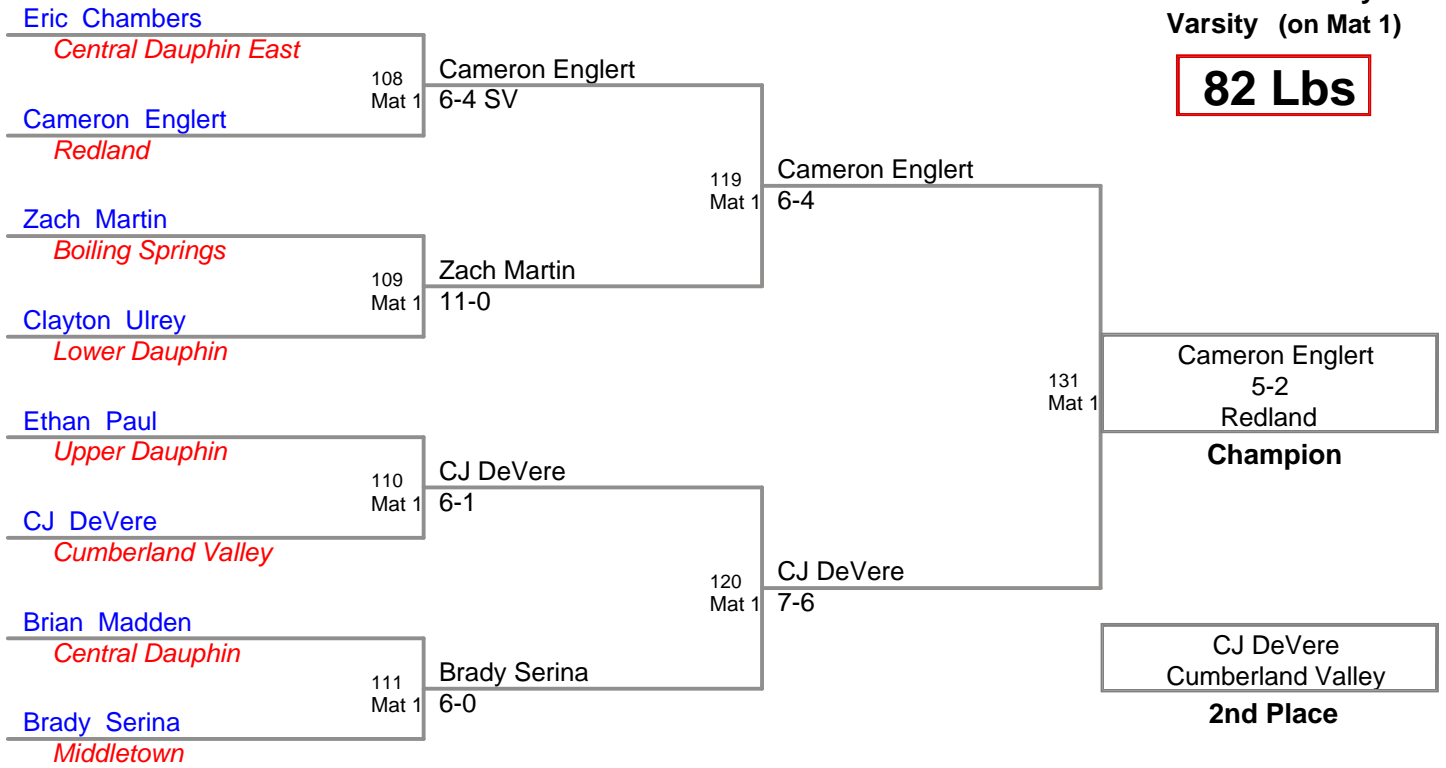

**CPWA Varsity
Varsity (on Mat 5)**

74 Lbs

CPWA Varsity
Varsity (on Mat 5)

78 Lbs

**CPWA Varsity
Varsity (on Mat 1)**

82 Lbs

**CPWA Varsity
Varsity (on Mat 2)**

86 Lbs