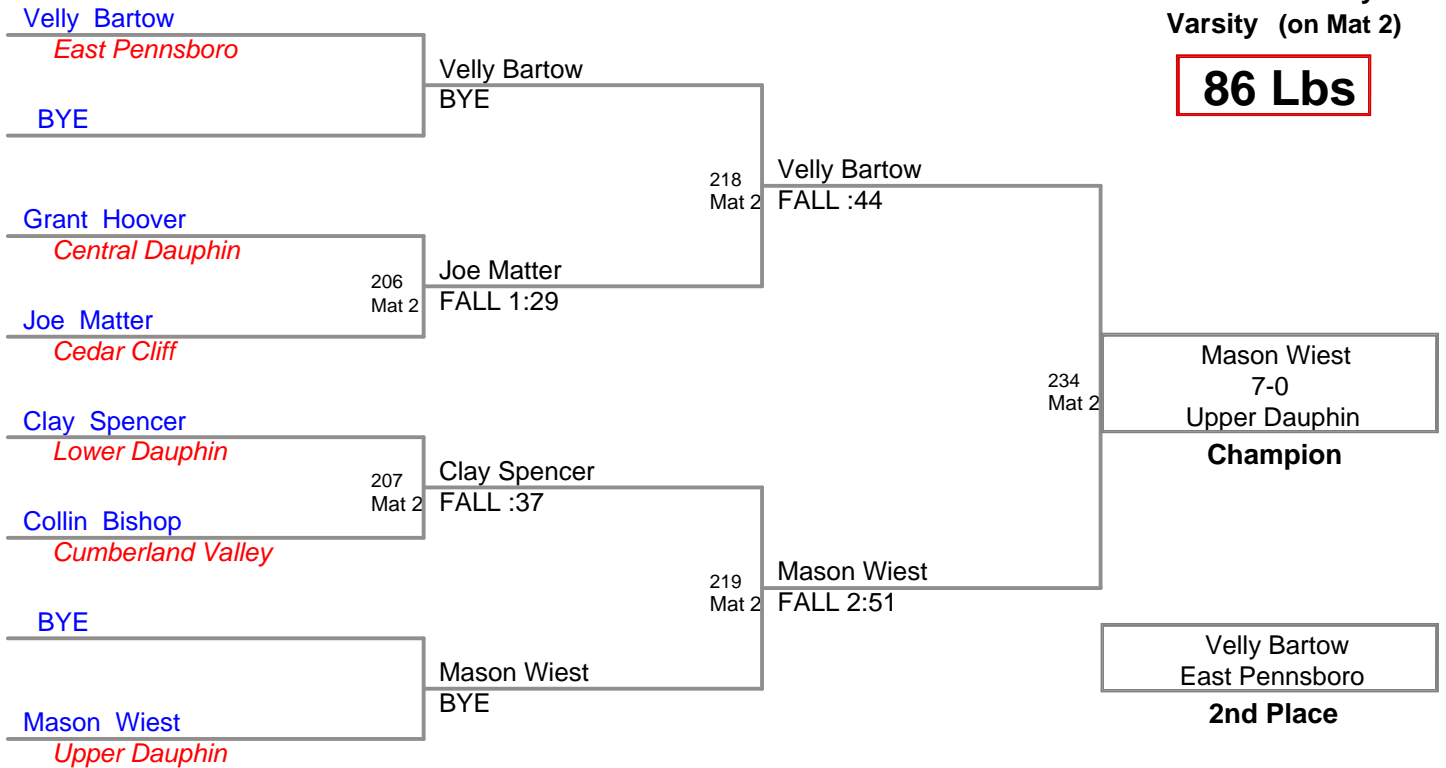

**CPWA Varsity
Varsity (on Mat 5)**

74 Lbs

CPWA Varsity
Varsity (on Mat 5)

78 Lbs

**CPWA Varsity
Varsity (on Mat 1)**

82 Lbs

**CPWA Varsity
Varsity (on Mat 2)**

86 Lbs