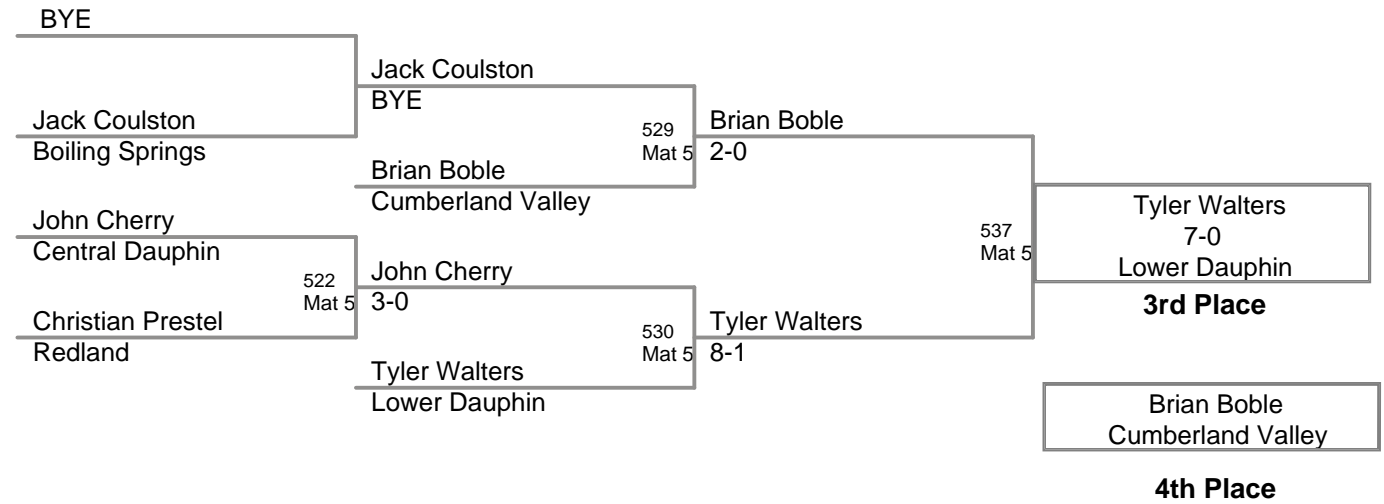

CPWA Varsity
Varsity (on Mat 5)

78 Lbs