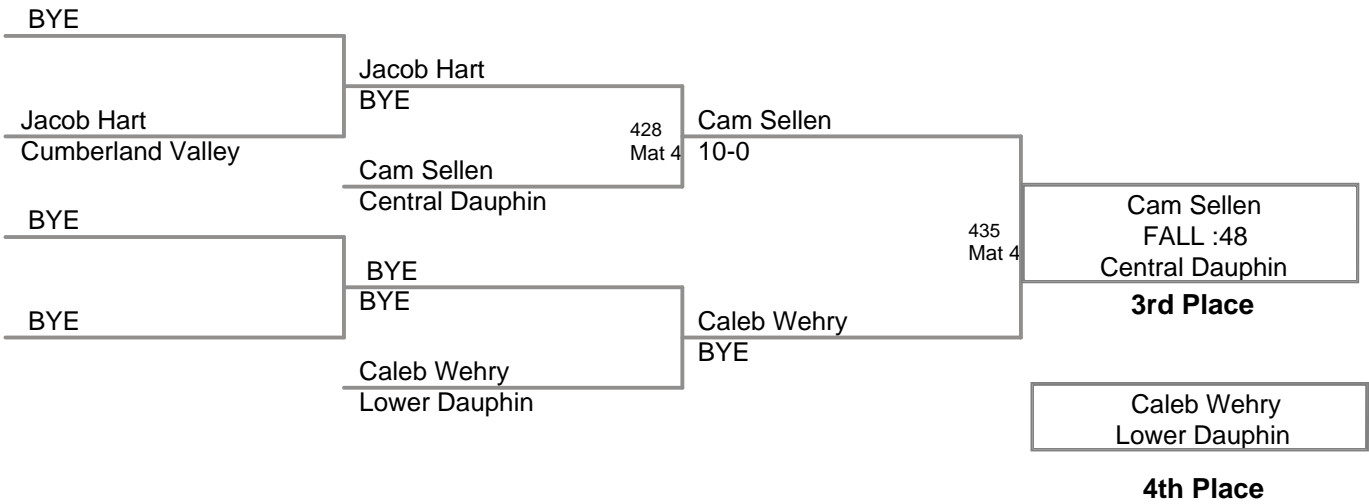

**CPWA Varsity
Varsity (on Mat 4)**

90 Lbs