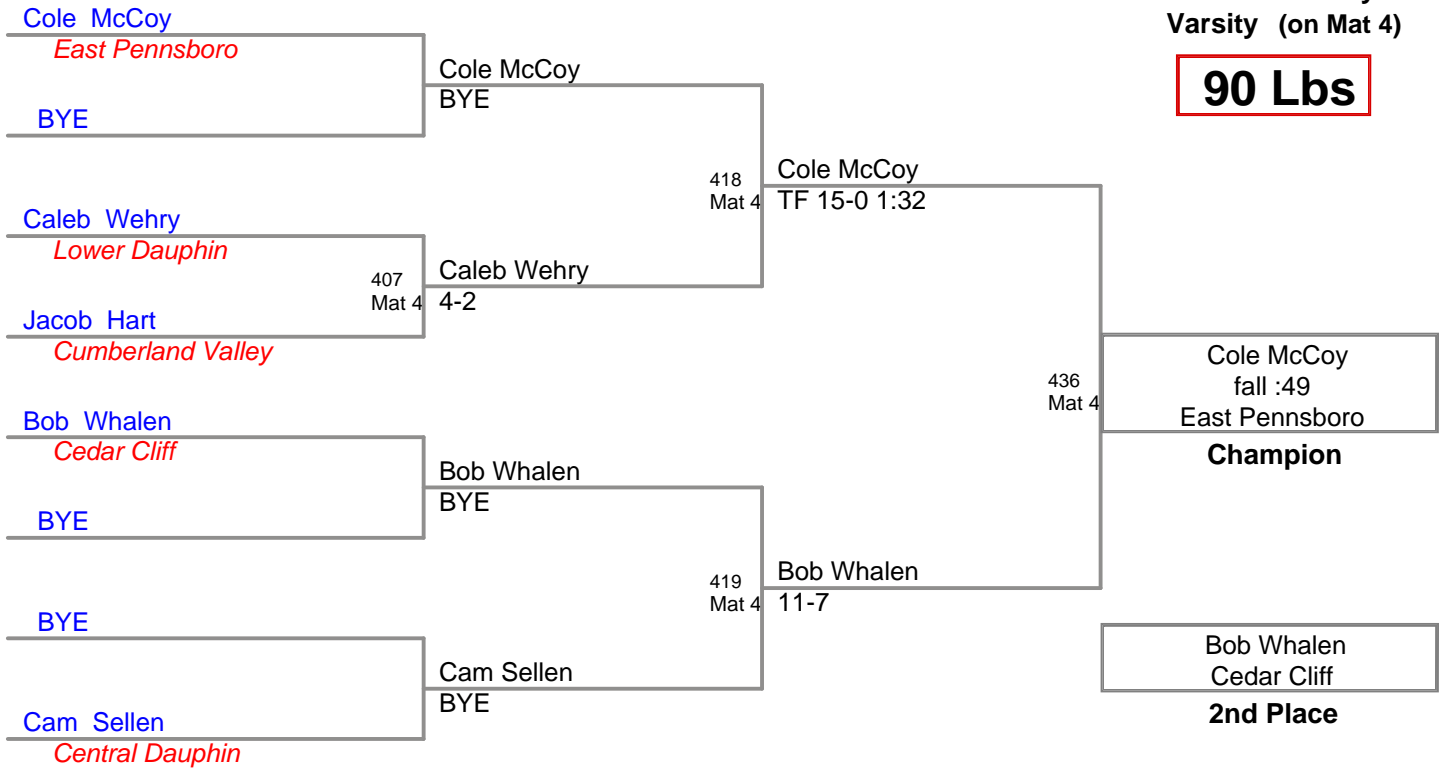

**CPWA Varsity
Varsity (on Mat 4)**

90 Lbs