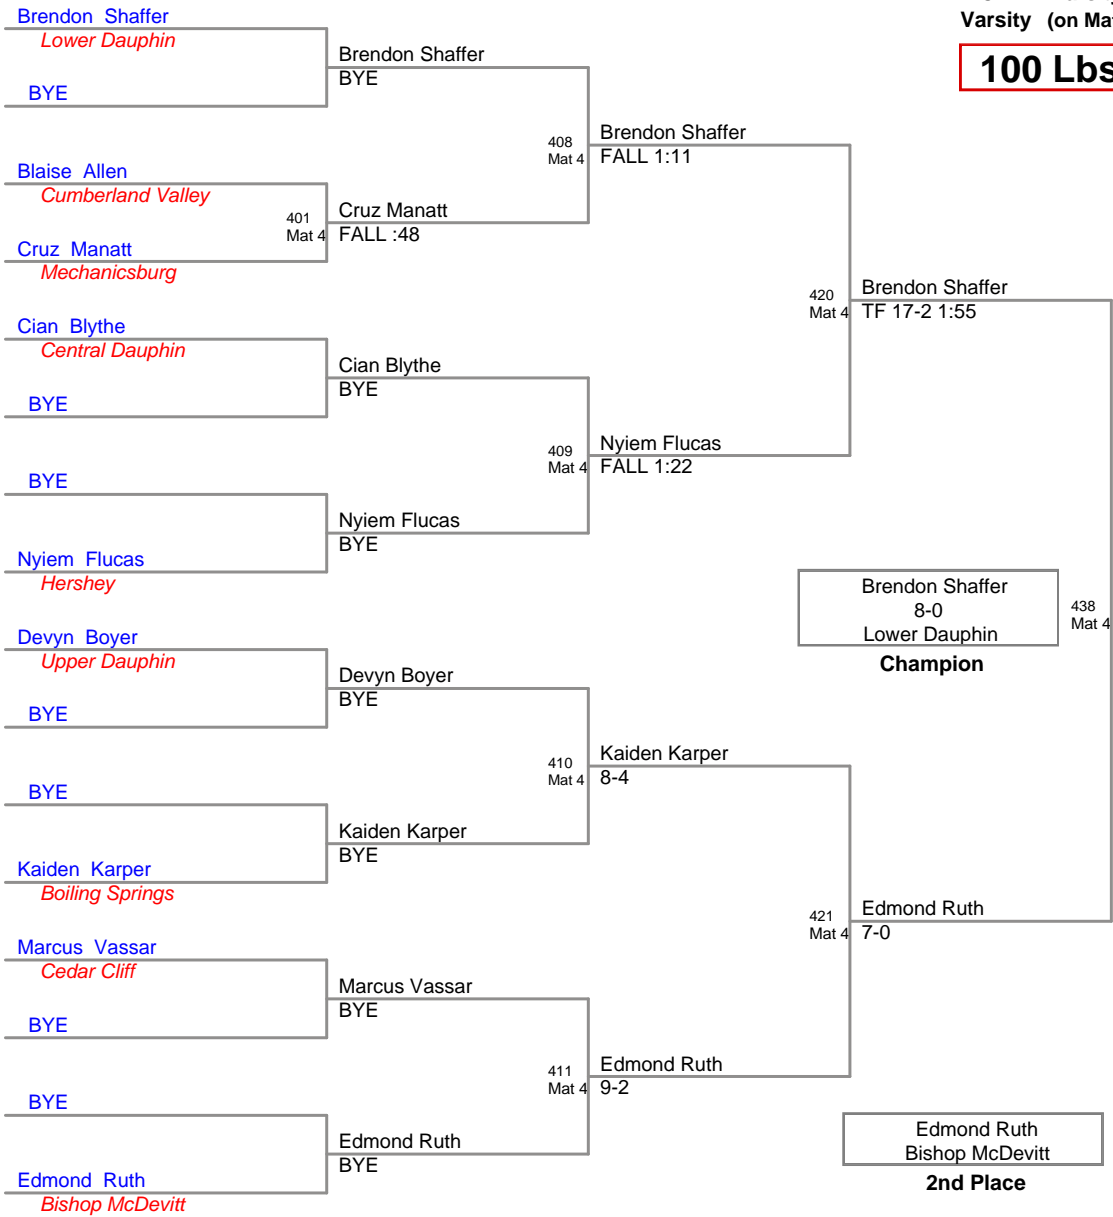

**CPWA Varsity
Varsity (on Mat 4)**

90 Lbs

**CPWA Varsity
Varsity (on Mat 3)**

95 Lbs

CPWA Varsity
Varsity (on Mat 4)

100 Lbs

**CPWA Varsity
Varsity (on Mat 2)**

110 Lbs