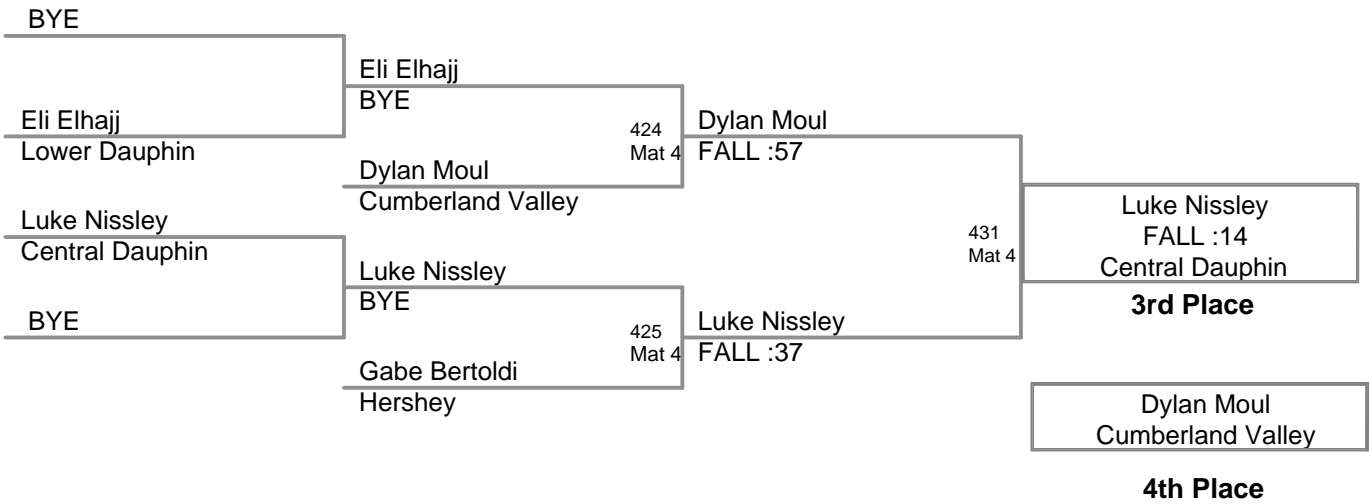

**CPWA Varsity
Varsity (on Mat 2)**

45 Lbs

**CPWA Varsity
Varsity (on Mat 4)**

48 Lbs

**CPWA Varsity
Varsity (on Mat 5)**

52 Lbs

**CPWA Varsity
Varsity (on Mat 1)**

55 Lbs