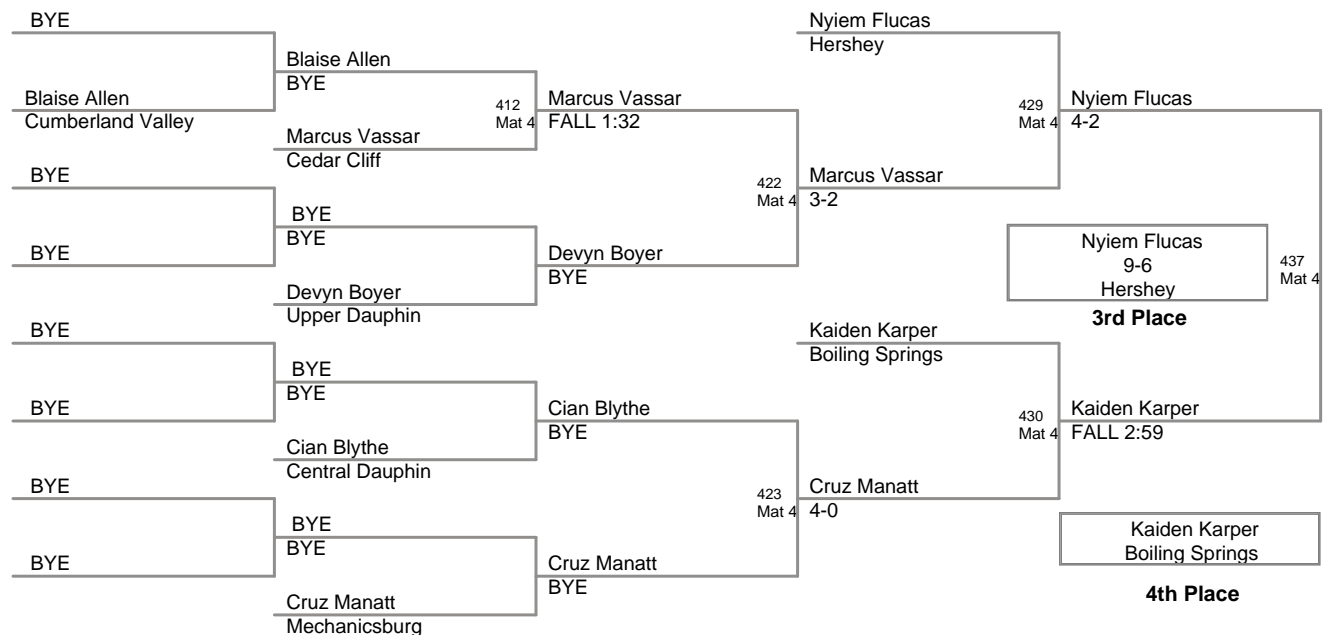

**CPWA Varsity
Varsity (on Mat 4)**

90 Lbs

**CPWA Varsity
Varsity (on Mat 3)**

95 Lbs

CPWA Varsity
Varsity (on Mat 4)

100 Lbs

**CPWA Varsity
Varsity (on Mat 2)**

110 Lbs