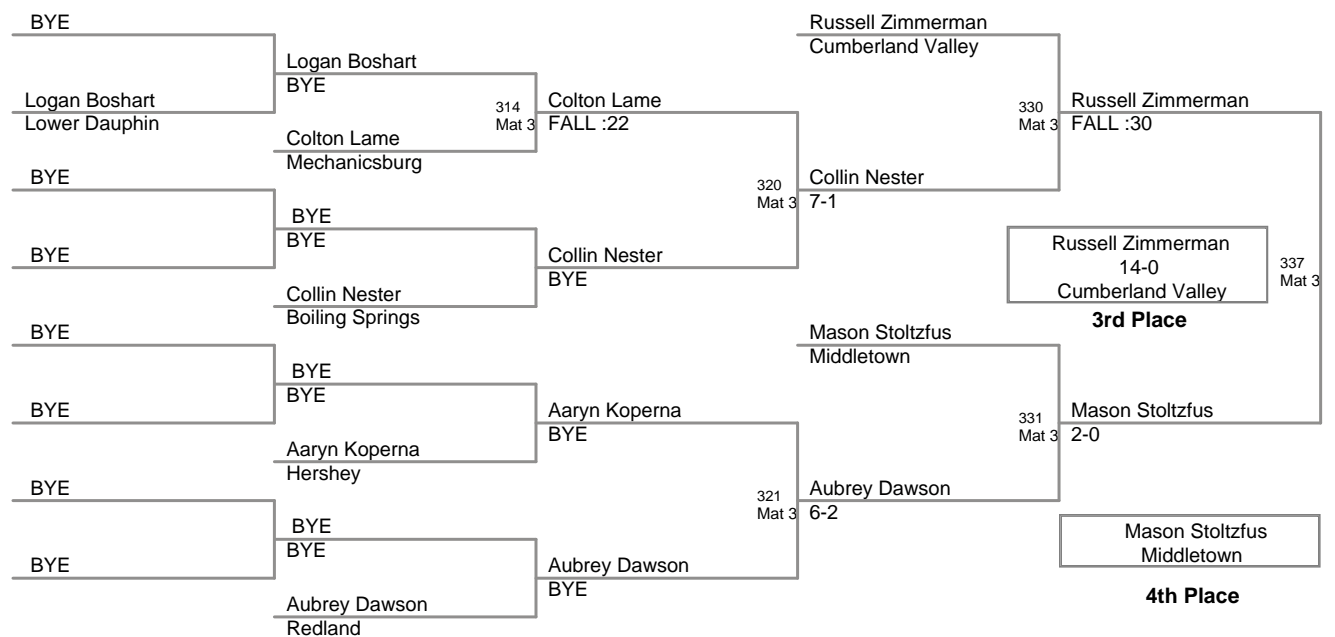

CPWA Varsity
Varsity (on Mat 2)

59 Lbs

**CPWA Varsity
Varsity (on Mat 4)**

63 Lbs

**CPWA Varsity
Varsity (on Mat 3)**

67 Lbs

CPWA Varsity
Varsity (on Mat 3)

71 Lbs