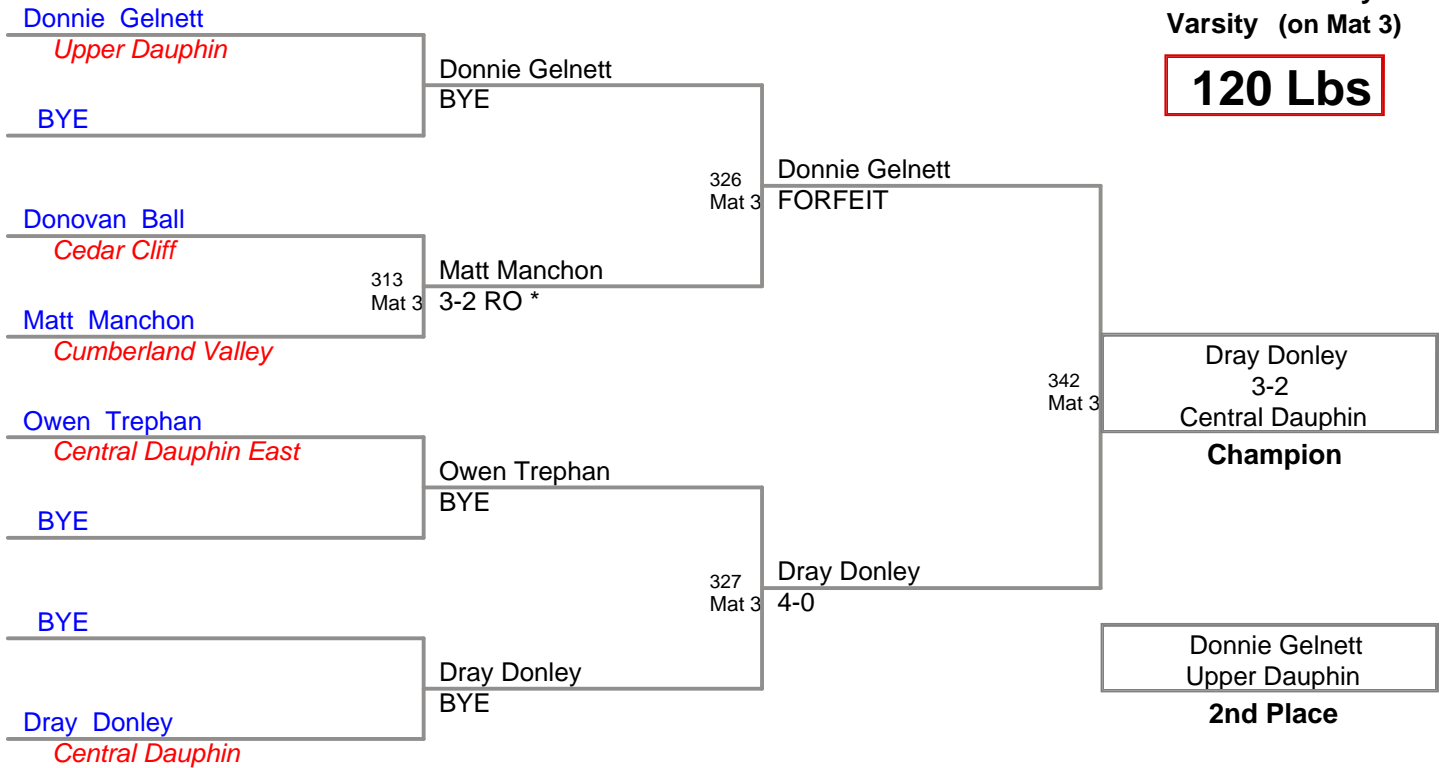

CPWA Varsity
Varsity (on Mat 3)

120 Lbs