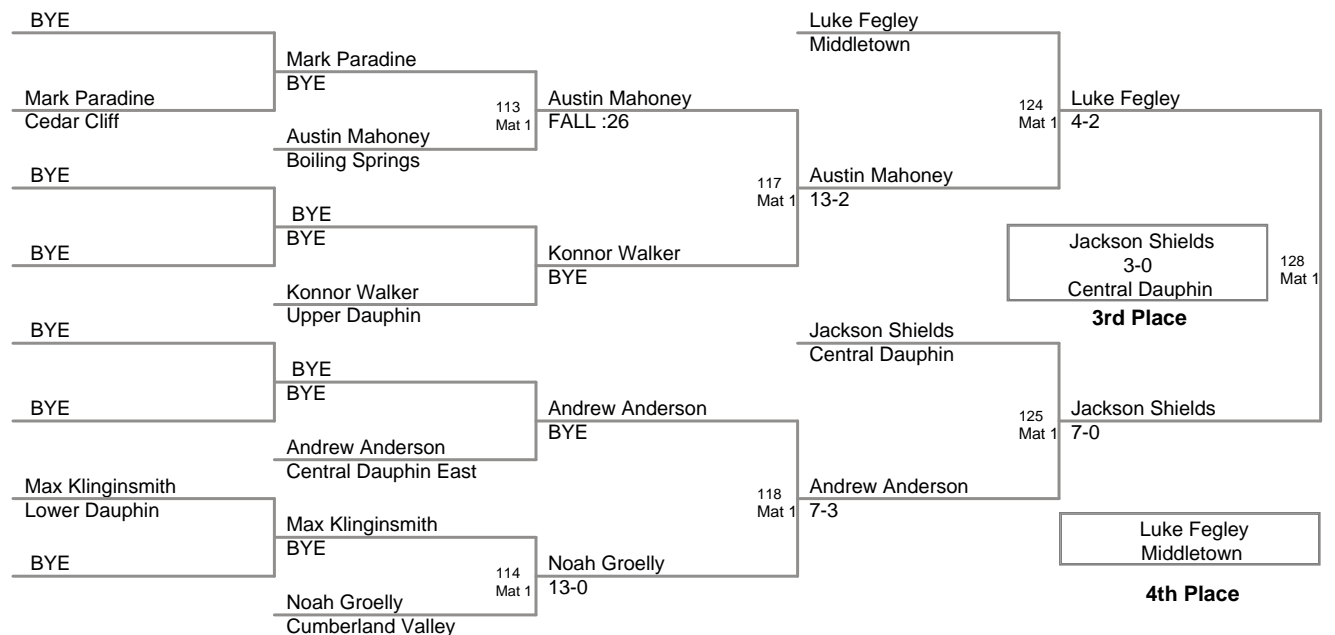

**CPWA Varsity
Varsity (on Mat 2)**

45 Lbs

**CPWA Varsity
Varsity (on Mat 4)**

48 Lbs

**CPWA Varsity
Varsity (on Mat 5)**

52 Lbs

**CPWA Varsity
Varsity (on Mat 1)**

55 Lbs