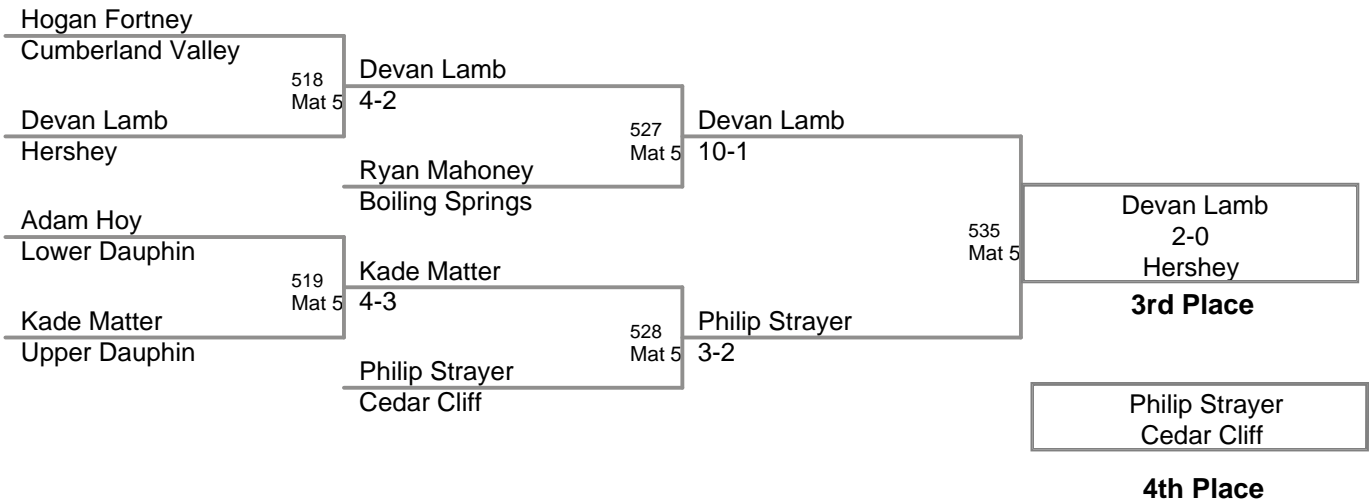

CPWA Varsity
Varsity (on Mat 2)

59 Lbs

**CPWA Varsity
Varsity (on Mat 4)**

63 Lbs

**CPWA Varsity
Varsity (on Mat 3)**

67 Lbs

CPWA Varsity
Varsity (on Mat 3)

71 Lbs

**CPWA Varsity
Varsity (on Mat 5)**

74 Lbs

CPWA Varsity
Varsity (on Mat 5)

78 Lbs

**CPWA Varsity
Varsity (on Mat 1)**

82 Lbs

**CPWA Varsity
Varsity (on Mat 2)**

86 Lbs