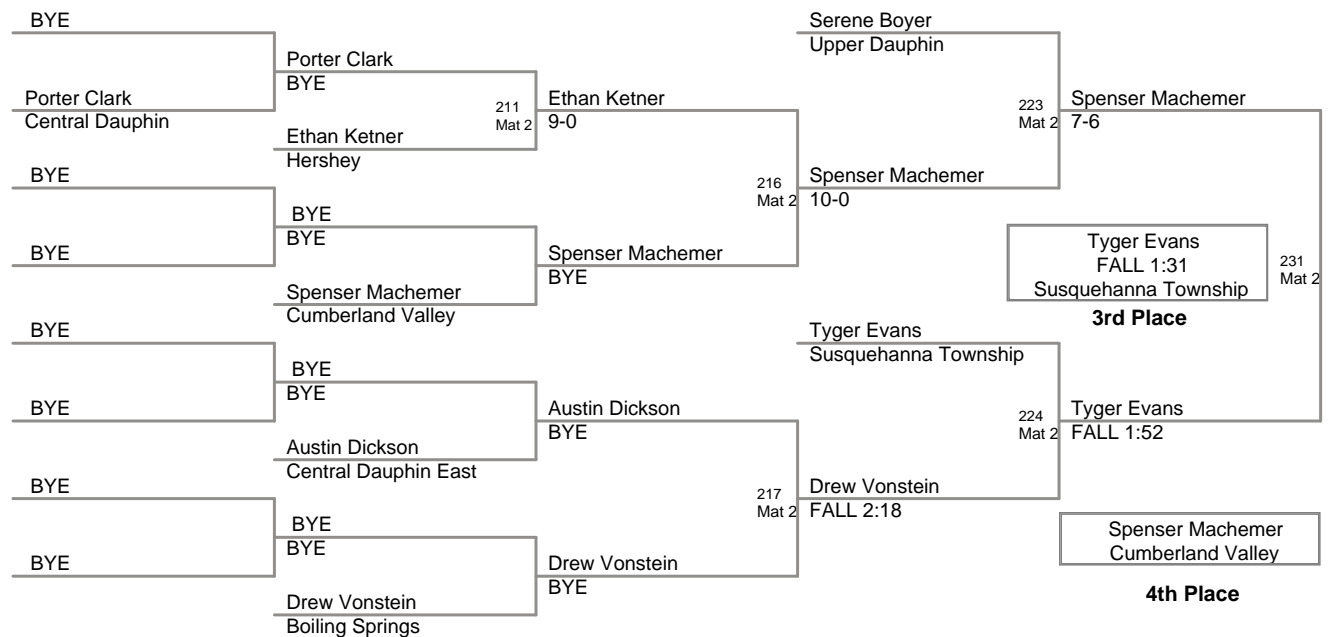

CPWA Varsity
Varsity (on Mat 2)

59 Lbs